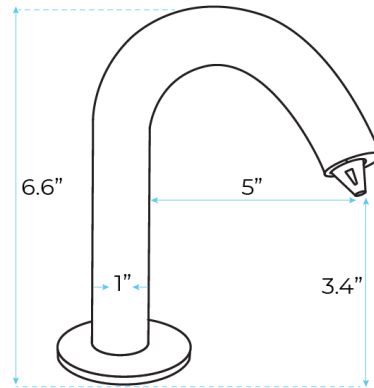

## DIJON HAND FREE DECK MOUNT AUTOMATIC SOAP DISPENSER IN POLISH CHROME FINISH SPECS

### **SPECS :**

Product Type: Commercial  
 Main Construction Material: Brass  
 Mount Type: Deck  
 Handle Type: Infra-Red  
 Power Rating: 3 Amp Fuse, AC: 230V  
 DC: 1.5V  
 Batteries Required: 4 AA Batteries (not supplied)  
 Number of Tap Holes: 1  
 Valve/Cartridge Type: Solenoid Valve  
 Plumbing System Requirements: Suitable for all plumbing systems  
 Sensing Range: 2.4-3.9 in (6-10 cm)  
 Activation Time: 0.5 - 1 secs  
 Viscosity of Liquid Soap: 100-3500cp (mpA .s)  
 Isolation Included: NO